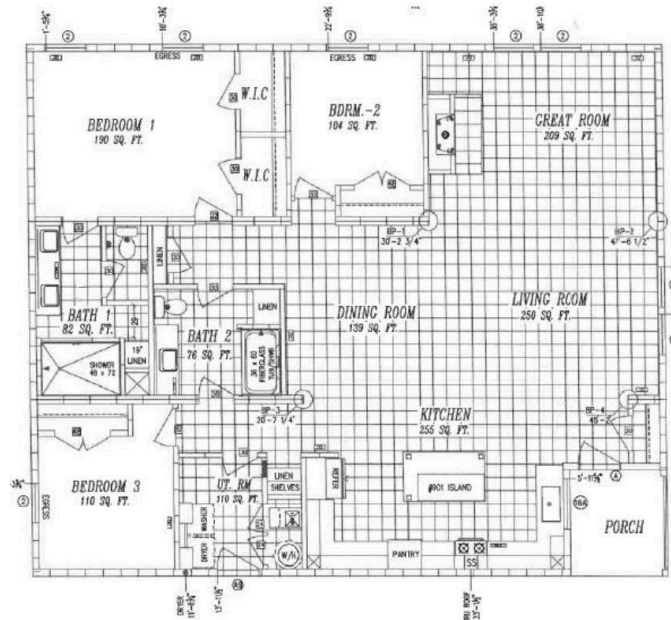

The Majestic 9548 Custom

3 Bedrooms | 3 Bathrooms | 1,920 sq ft

FRONT SIDEWALL

**Custom
Triplewide**

REAR SIDEWALL

FRONT ENDWALL

REAR ENDWALL

Heritage Home Center • [425-353-5464](tel:425-353-5464) • [Click to Email](#) • [Click for Directions](#)

Features/specs subject to change.

The Majestic 9548 Custom

3 Bedrooms | 3 Bathrooms | 1,920 sq ft

DELUXE PRIMARY BATH

- ✓ 60" Walk In Shower with Frameless Door
- ✓ Linen Storage
- ✓ Dual Rectangular Sinks
- ✓ 6' Rectangular Soaking Tub